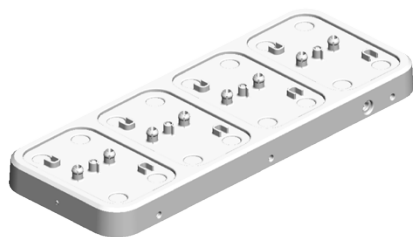

### Triple Battery Charger

The Triple Battery Charger charges three slimline batteries (DM367) in approximately 3 hours. It can be used standalone with charger power supply EQD87200 or in conjunction with the Multi-Charger Base.

<b>PART #</b>	CBT87301
<b>SIZE</b>	74 x 110 x 70 mm
<b>WEIGHT</b>	312 g
<b>POWER SUPPLY</b>	Use with Power Supply EQD87200 or with Multi-Charger Base ABC87401.

### USB Adaptor Plug

The USB Adaptor Plug replaces the PIVOT USB port cover so that PIVOT:S (8742) and PIVOT:SC (8744) can be used with Desktop Charger ACC87001.

Comes in a package of 4.

<b>PART #</b>	APL87401
---------------	----------

<b>PART #</b>	ABC87401
<b>SIZE</b>	332 x 104 x 32 mm
<b>WEIGHT</b>	400 g
<b>POWER SUPPLY</b>	Use with Regional Multi-Charger Base, 90 W