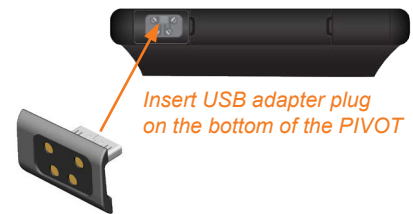

USB Adaptor Plug

The USB Adaptor Plug replaces the PIVOT USB port cover so that PIVOT:S (8742) and PIVOT:SC (8744) can be used with Desktop Charger ACC87001.

Comes in a package of 4.

PART #	APL87401